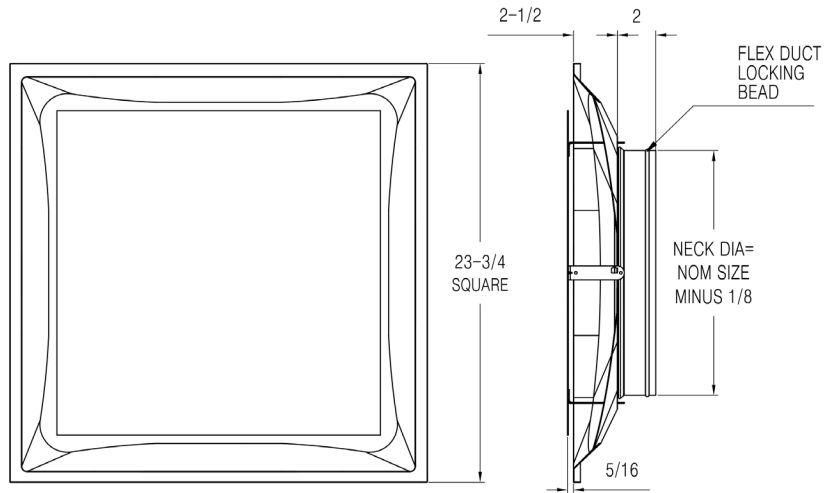

TBPD

FEATURES

- Provides high air volume delivery
- 360° air diffusion

AVAILABLE FINISHES

White (**WH**)

Actual product finish may vary slightly.

TBPD

SPECIFICATIONS

Finish	Size (A)	Model	ID No.	B
WH	6"	BZ33TBPD6-G2-WH	.3521431	5-7/8"
WH	8"	BZ33TBPD8-G2-WH	.3521432	7-7/8"
WH	10"	BZ33TBPD10-G2-WH	.3521433	9-7/8"
WH	12"	BZ33TBPD12-G2-WH	.3521434	11-7/8"
WH	14"	BZ33TBPD14-G2-WH	.3521435	13-7/8"