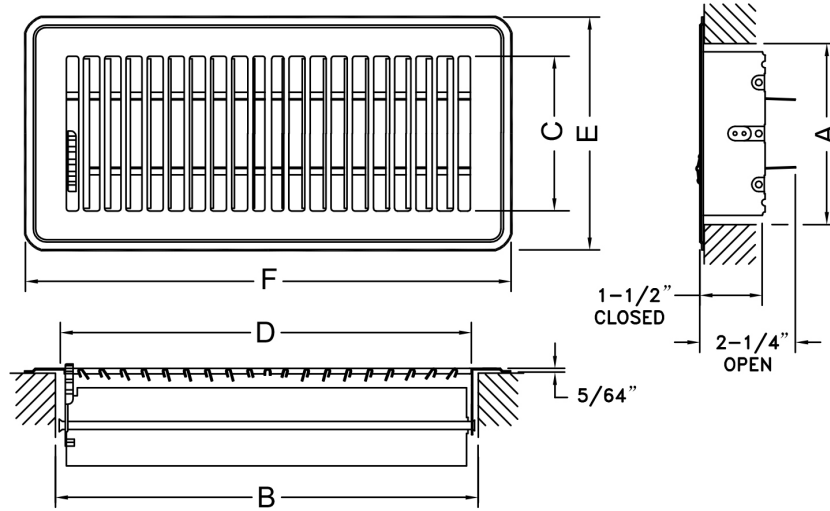

HDFR

FEATURES

- Multi-angle fin setting
- Foot operated dial control
- Opposed blade damper included

AVAILABLE FINISHES

Brown (**BR**)

Actual product finish may vary slightly.

HDFR

SPECIFICATIONS

Finish	Size (A x B)	Model	ID No.	Free Area (Sq. In.)	Daylight Opening		Overall	
					C	D	E	F
BR	4" x 10"	BZ33HDFR0410-G2-BR	.3520233	27	3-3/4"	9-5/8"	5-1/2"	11-1/2"
BR	4" x 12"	BZ33HDFR0412-G2-BR	.3513716	32	3-3/4"	11-5/8"	5-1/2"	13-1/2"