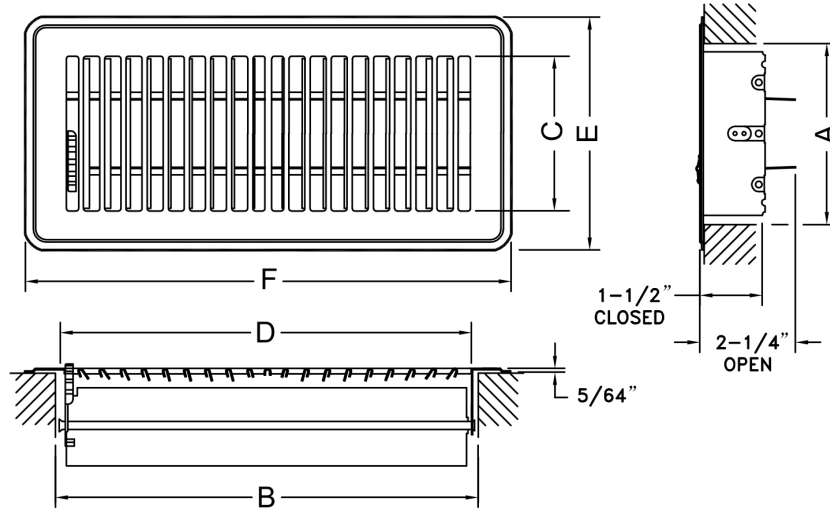

**FRWSH****FEATURES**

- Multi-angle fin setting
- Foot operated dial control
- Opposed blade damper included

**AVAILABLE FINISHES**

Brown (**BR**)

*Actual product finish may vary slightly.*

## SPECIFICATIONS

Finish	Size (A x B)	Model	ID No.	Free Area (Sq. In.)	Daylight Opening		Overall	
					C	D	E	F
BR	2" x 12"	BZ33FRWSH0212-G2-BR	.3521419	17	2"	11-5/8"	3-3/4"	13-1/2"

Actual product finish may vary slightly.