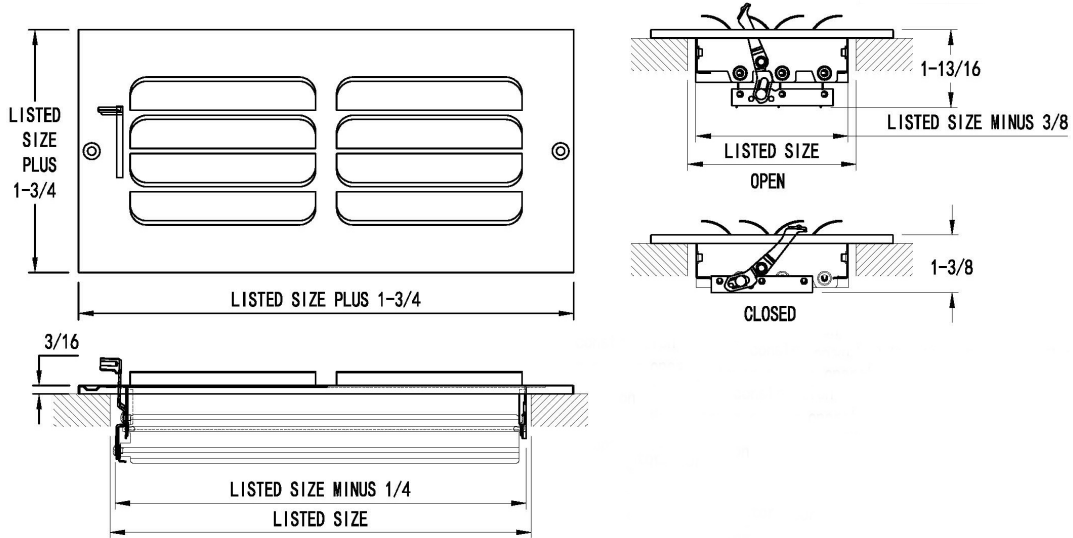

CBR

FEATURES

- Metal lever damper operator
- Curved blade
- One-piece stamped face construction
- Two-way air deflection
- Multi-shutter damper
- Dual-coating

AVAILABLE FINISHES

White (WH)

CBR Size Options (In.)					
Height	Width				
	6	8	10	12	14
4			●		
6			●	●	

Actual product finish may vary slightly.

CBR

SPECIFICATIONS

Finish	Size	Model	ID No.
WH	10" x 4"	BZ33CBR1004-WH	.3567195
WH	10" x 6"	BZ33CBR1006-WH	.3567198
WH	12" x 6"	BZ33CBR1206-WH	.3567200

Actual product finish may vary slightly.