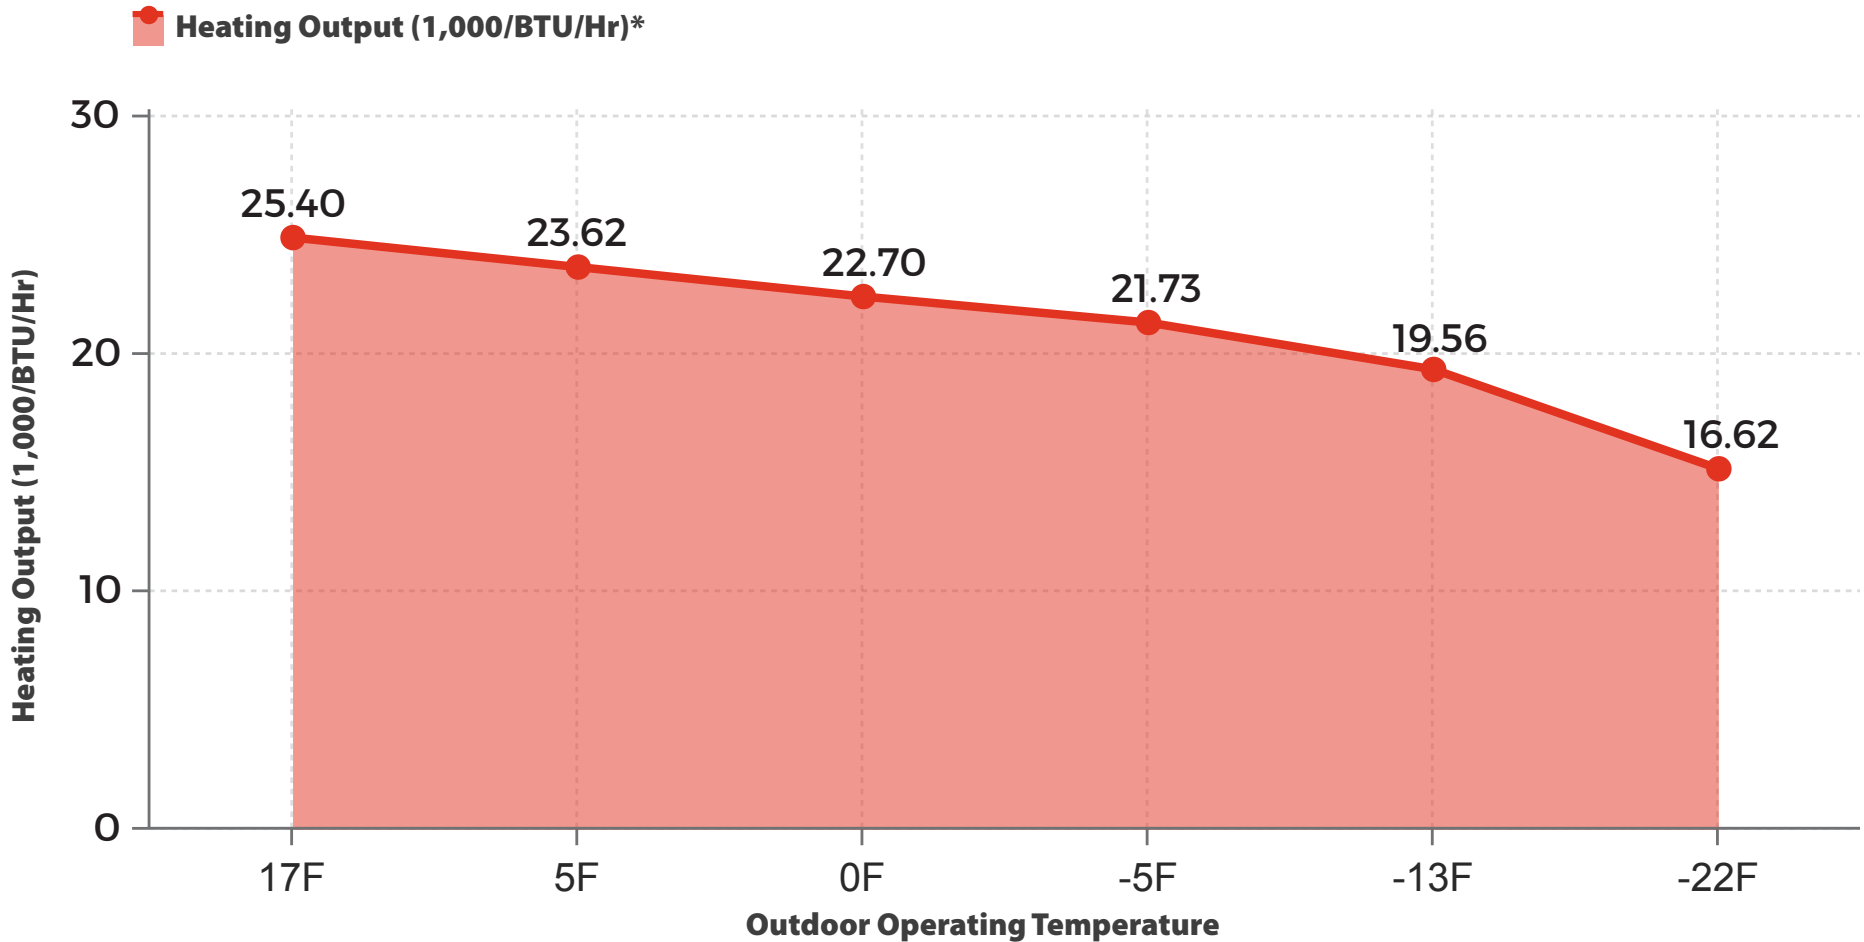

BZ33-HYP24OUT2-G2-P / BZ33-MSAHU24-G2-P

PREMIER SERIES

*Performance data based on corresponding indoor unit.