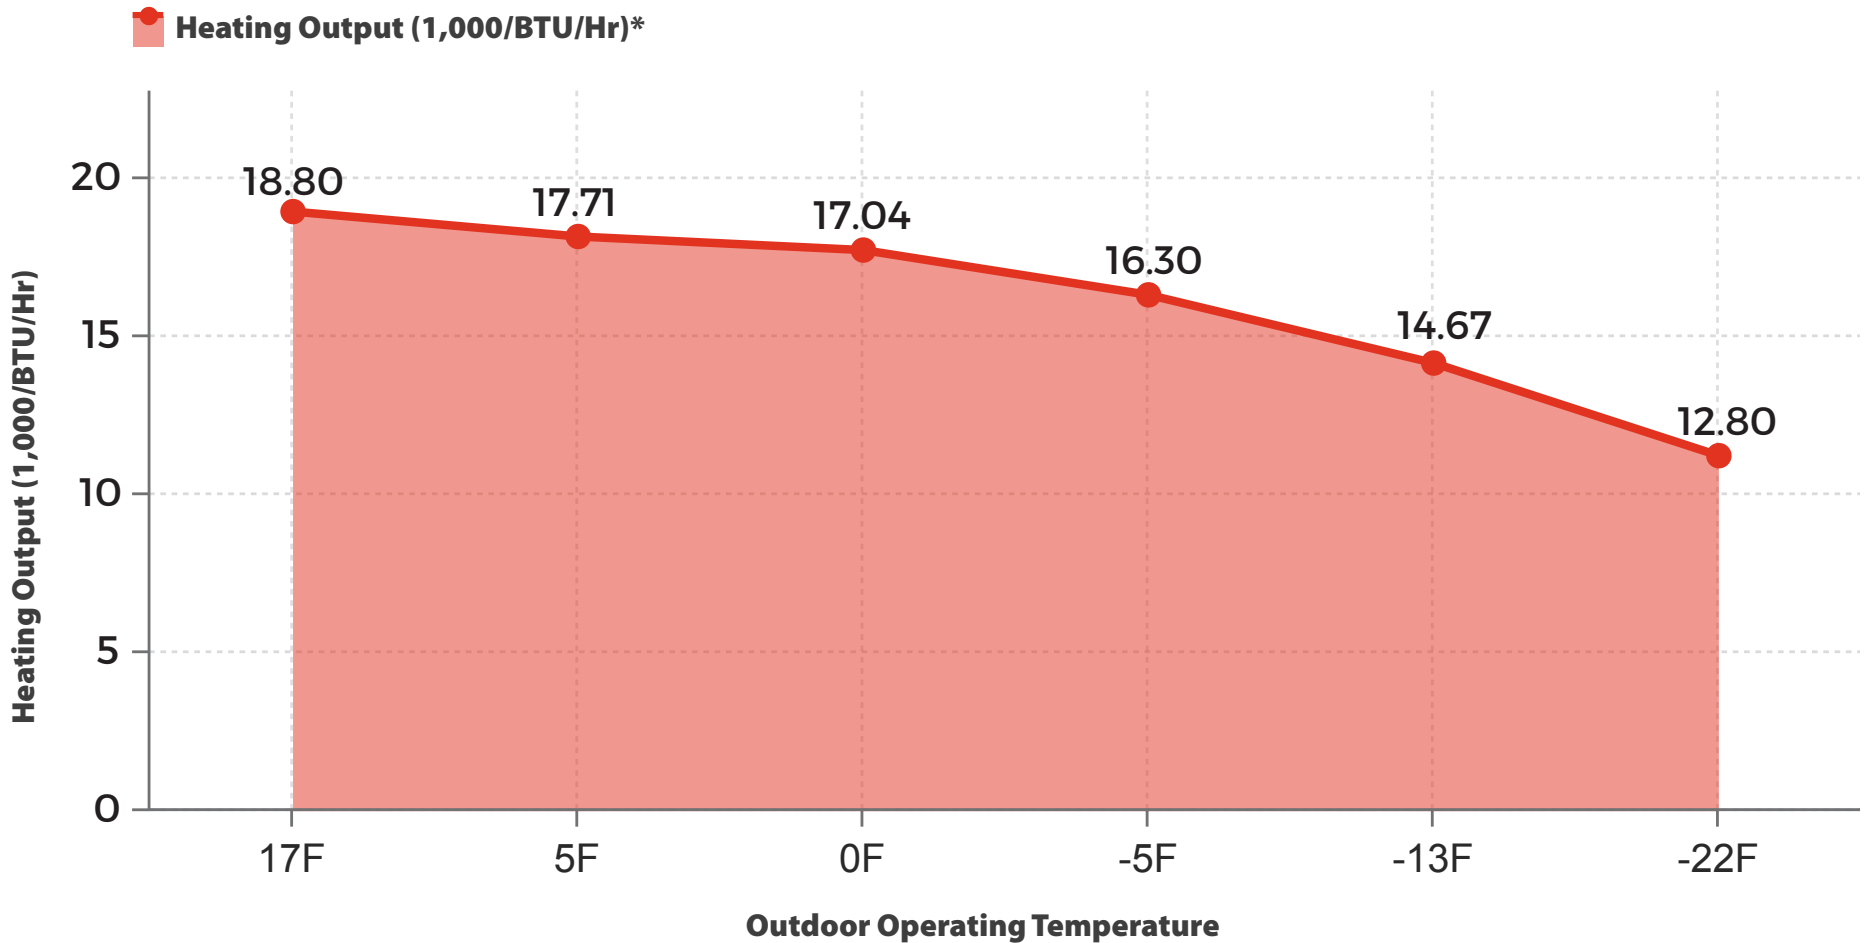

BZ33-HYP18OUT2-G2-P / BZ33-MSAHU18-G2-P

PREMIER SERIES

*Performance data based on corresponding indoor unit.