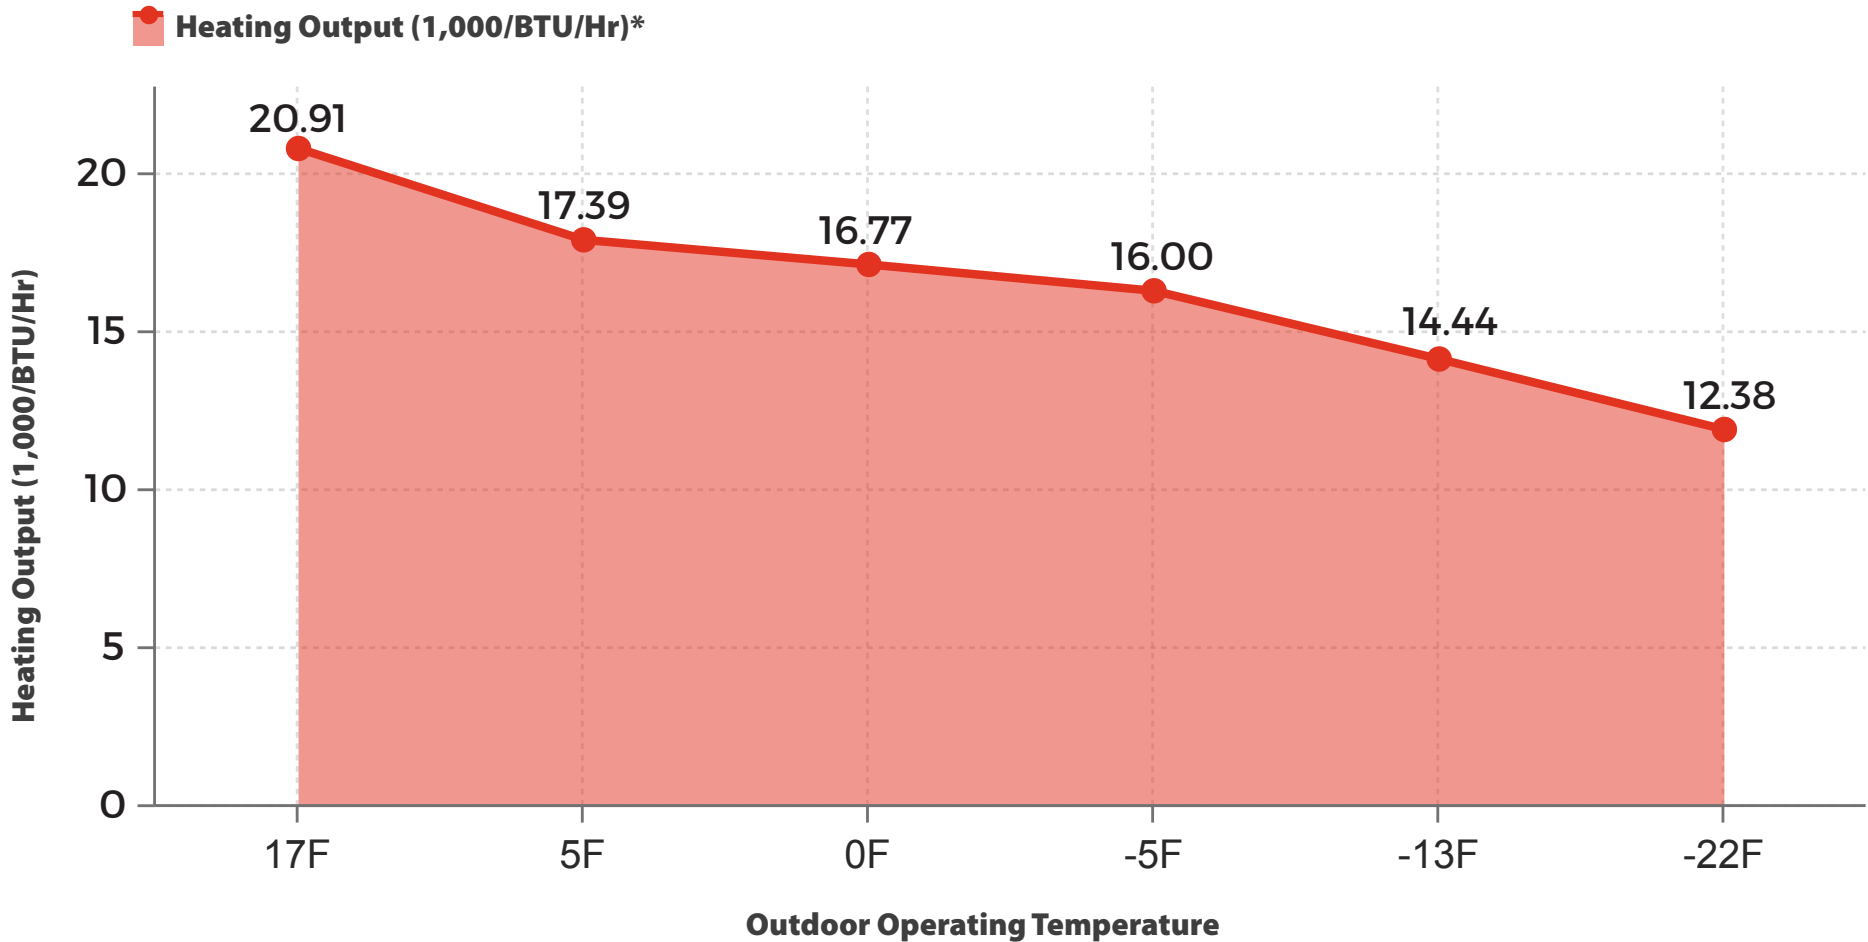

BZ33-HYP18OUT2-G2-P / BZ33-HYP18WALL2-G2-P

PREMIER SERIES

*Performance data based on corresponding indoor unit.