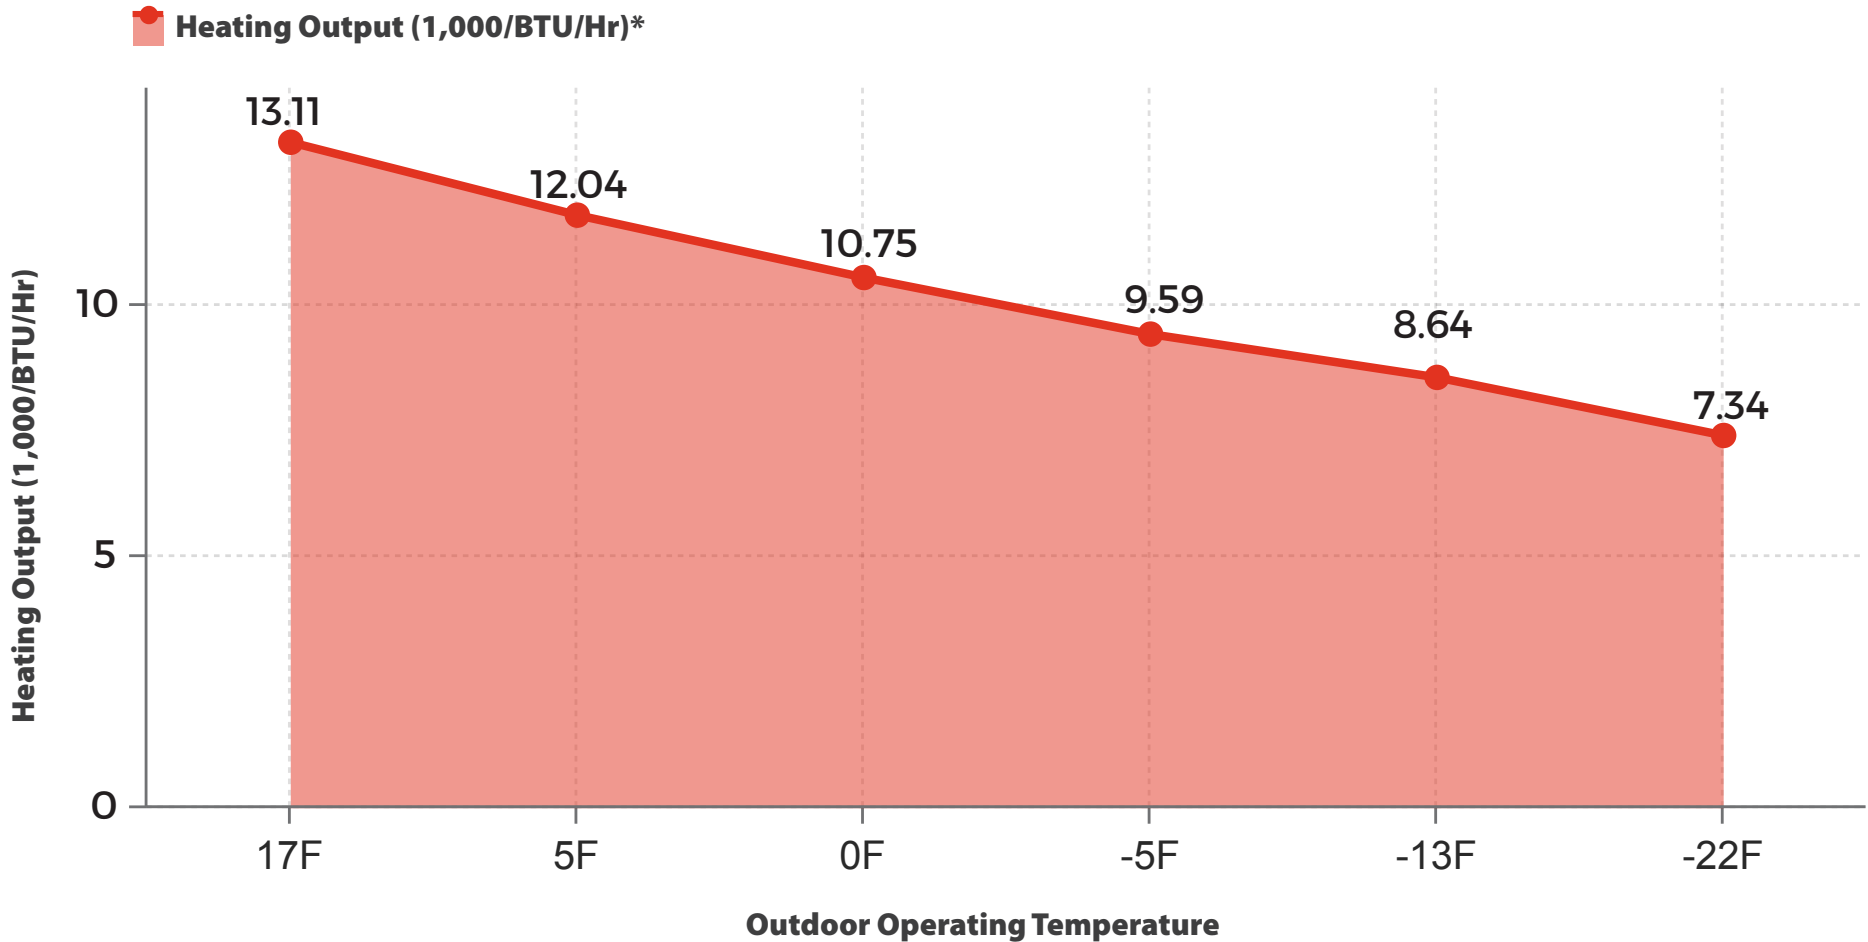

BZ33-HYP12OUT2-G2-P / BZ33-HYP12WALL2-G2-P

PREMIER SERIES

\*Performance data based on corresponding indoor unit.