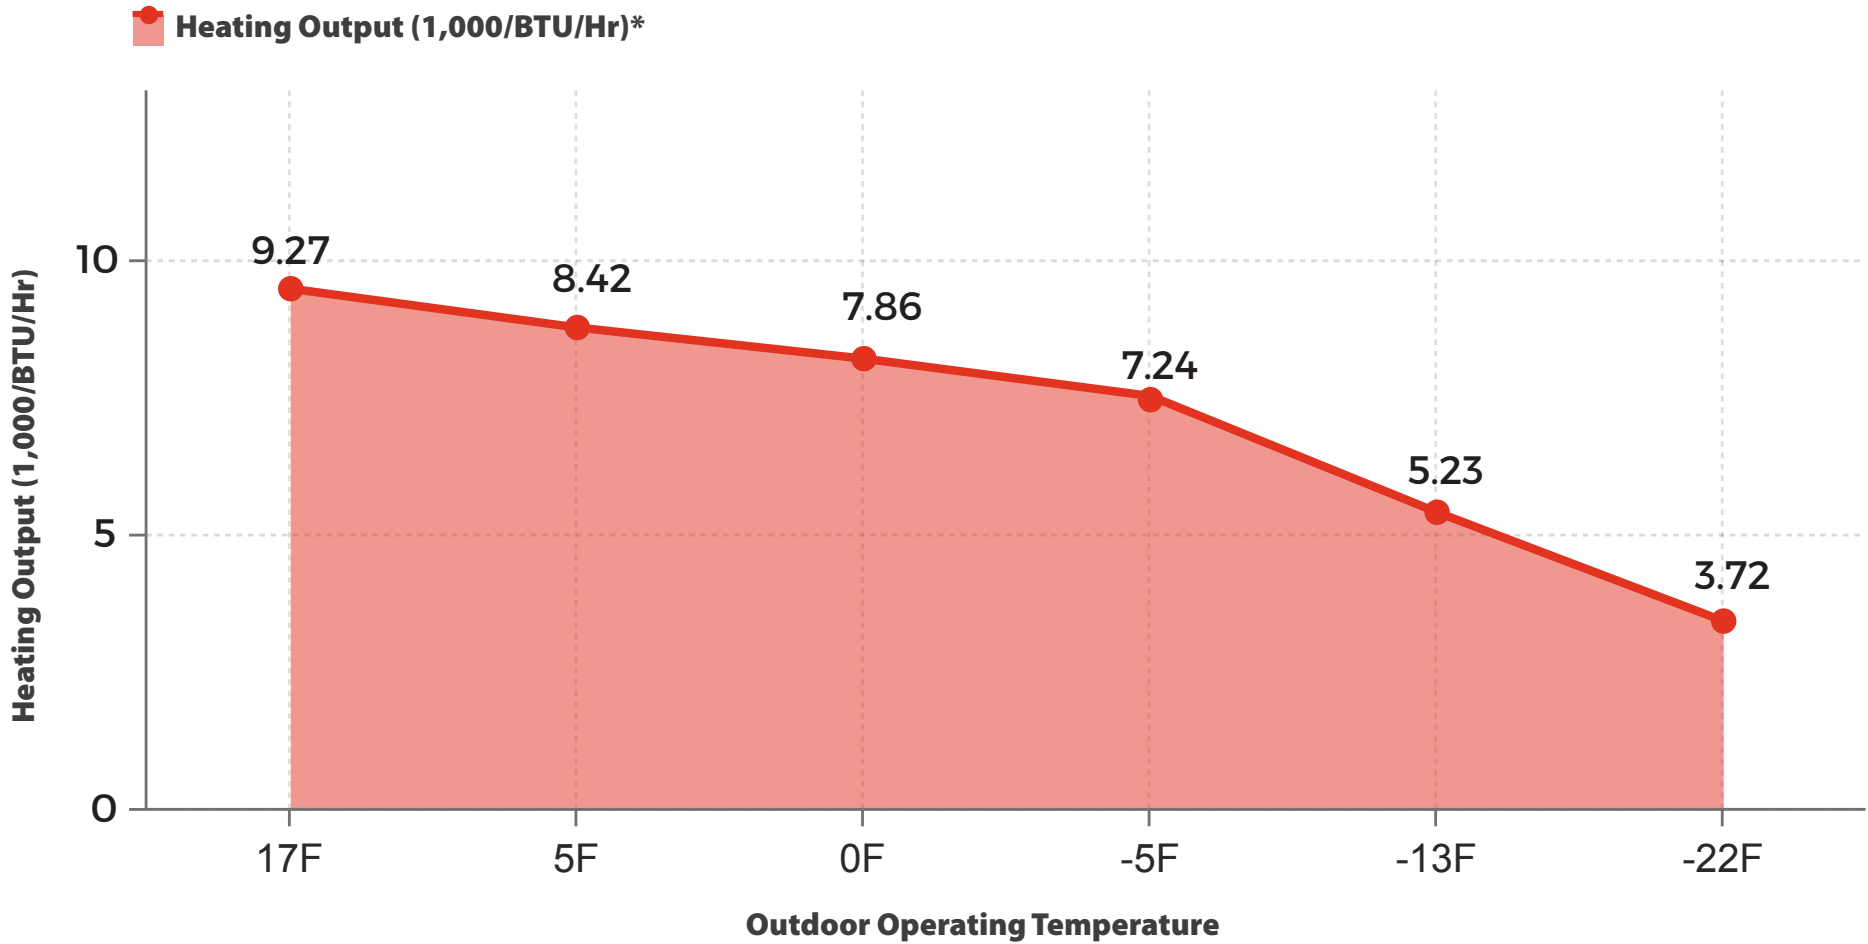

BZ33-HYP06OUT2-G2-P / BZ33-HYP06WALL2-G2-P

PREMIER SERIES

*Performance data based on corresponding indoor unit.