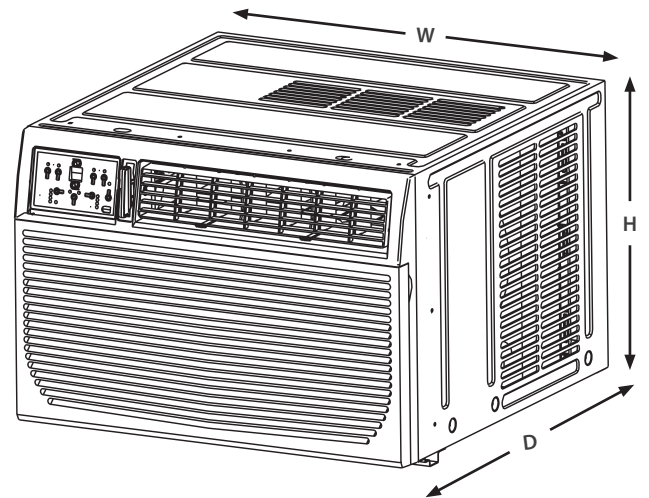

FEATURES

Remote Control	Yes
Energy Saver	Yes
ENERGY STAR®	Yes
Auto Restart	Yes
Sleep Mode	Yes
Filter Monitor	Yes
Timer	Yes
Fan Speeds	3
Slide-out Chassis	Yes
Washable Filter	Yes
Warranty	Yes*

ELECTRICAL DATA

Power Supply	1Ph, 208/230V~60Hz
Plug Type	LCDI (6-15P)

DIMENSIONS

Product (W x D x H)	25-2/5" x 23-3/5" x 17-9/10"
Shipping (W x D x H)	29-9/10" x 26" x 19-1/2"
Net Weight	117.07 lbs
Shipping Weight	132.72 lbs